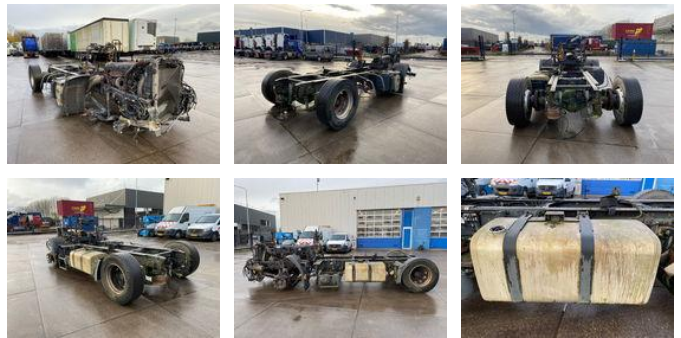

Renault Premium Chassis + Engine 430

general

makeName	Renault
subCategory	Motore elettrico
constructionYear	2013
bodyColour	grey
used	used.1
generalCondition	generalCondition.good

Renault Premium Chassis + Engine 430