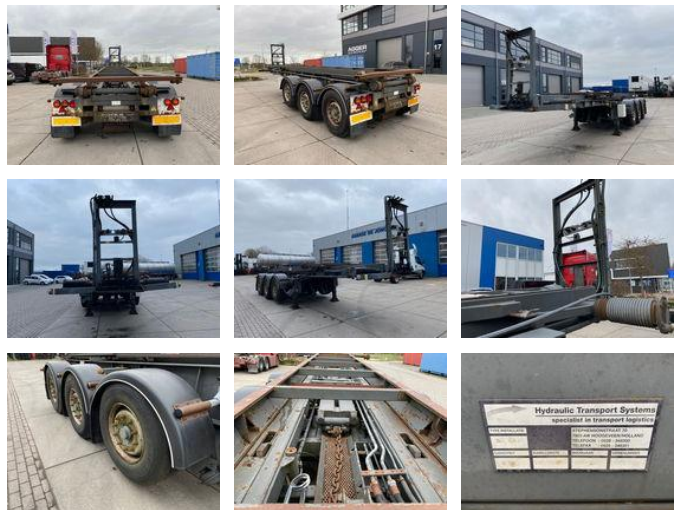

Van Hool 20 FT chassis / Steillader / BPW + Disc / 1x Lift Axle

General features

Brand	Van Hool
Subcategory	Container chassis
Construction year	2006
Date of first registration	31-03-2006
Color	Gray
Condition	Used
General condition	Good
ID	10573

Characteristics

Empty weight	7.620kg
Load capacity	31.380kg
GWV	39.000kg
Serial number	YE13B0070AA407283

Van Hool 20 FT chassis / Steillader / BPW + Disc / 1x Lift Axle

Technical specifications

Number of axes

3

Description

95° 20 FT Container Tilting Trailer

Accessories

- Air suspension
- Lift axle
- Disc brakes
-
-