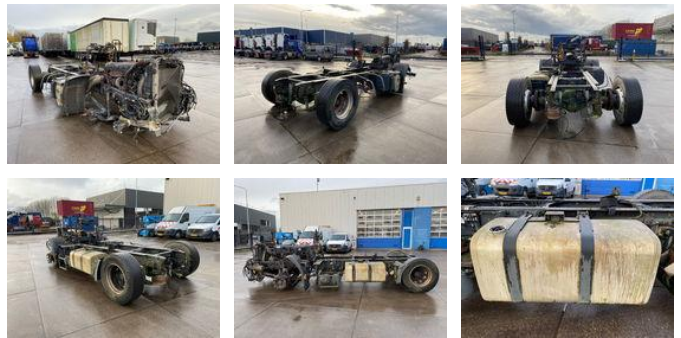

## Renault Premium Chassis + Engine 430

### General features

Brand	Renault
Subcategory	Motor
Construction year	2013
Color	grey
Condition	Used
General condition	Good

# Renault Premium Chassis + Engine 430