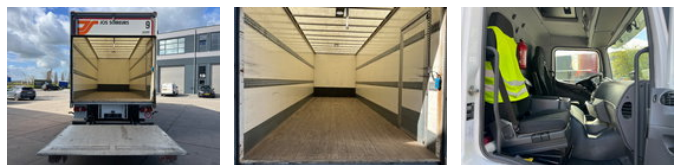

Mercedes-Benz Atego 1324 / Closed Box / Euro 6

General features

| | |
|----------------------------|---------------|
| Brand | Mercedes-Benz |
| Model | Atego 1324 |
| Subcategory | Box |
| Odometer reading | 741.482km |
| Construction year | 2016 |
| Date of first registration | 18-10-2016 |
| Color | White |
| Condition | Used |
| General condition | Good |
| Fuel | Diesel |
| Emission class | Euro 6 |
| ID | 11285 |

Characteristics

| | |
|---------------|----------|
| Empty weight | 8.032kg |
| Load capacity | 5.468kg |
| GVW | 13.500kg |
| Cabin | No |

Mercedes-Benz Atego 1324 / Closed Box / Euro 6

Technical specifications

| | |
|--------------------|-----------|
| Number of axes | 2 |
| Axis configuration | 4x2 |
| Transmission | Automatic |
| Engine output | 240hp |

Accessories

- Adaptive Cruise Control
- Airbags
- Alarm
- ASR (Anti-Slip Regulation/Traction Control)
- Automatic
- Bluetooth
- Cabin
- Central doorlocking
- Climate control
- Electric windows
- Closed cabin
- Hill Assist
- Catalyst
- Air suspension system
- Air Suspension Seats
- Passenger seat
- Radio/Cd/Audio system
- Heated Mirrors
- Heater
- Front window
- Air conditioning
- Leaf spring suspension
- Central locking
- Cruise control
- Roof spoiler
- Electrically operated windows
- Radio/CD player
- Speed limiter
- Vehicle heater
- Heavy duty engine brake
- Spotlights
- Visor
- Electrically adjustable door mirrors