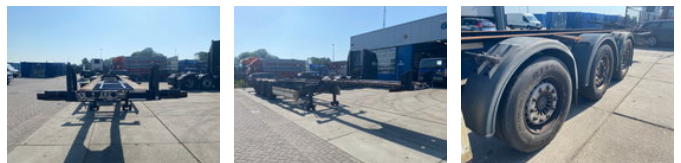

Krone SD 45FT/ 4220 kg / Container Chassis / SAF + Disc

General characteristics

Brand	Krone
Subcategory	Container chassis
License plate	ON-30-RF
Year of construction	2015
Date of first registration	23-02-2015
Colour	Blue
Condition	Used
General state	Good
ID	11373

Properties

Single weight	4.220kg
Load capacity	36.780kg
GVW	41.000kg
Length	1.401cm
Width	250cm

Krone SD 45FT/ 4220 kg / Container Chassis / SAF + Disc

Technical specifications

Number of axes

3

Accessories

- Twist-locks
- Air suspension
-
- Disc brakes
-