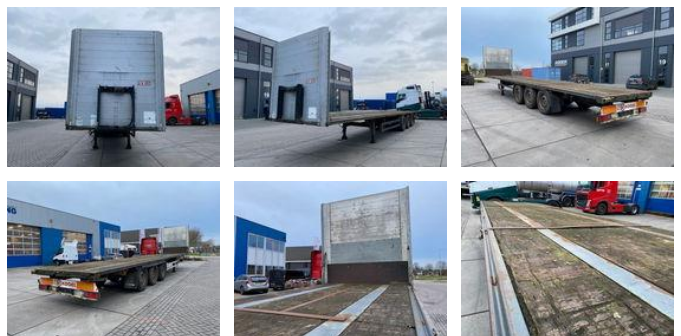

Kögel SNCO24 / Plateau Trailer / Mercedes + Disc

General features

Brand	Kögel
Subcategory	Flatbed
Construction year	2005
Date of first registration	15-06-2005
Color	Gray
Condition	Used
General condition	Good
ID	10551

Characteristics

Empty weight	6.320kg
Load capacity	32.680kg
GWV	39.000kg
Serial number	WK0S000240044609

Kögel SNCO24 / Plateau Trailer / Mercedes + Disc

Technical specifications

Number of axes

3

Accessories